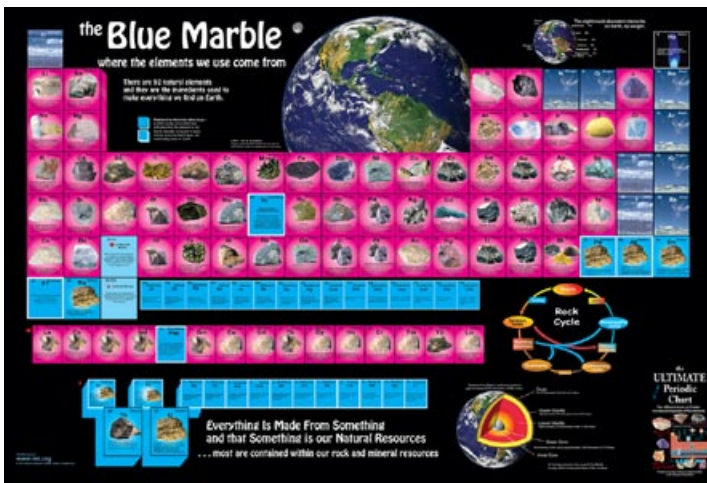

2006/2007 INSIDER REPORT

THOUSANDS OF TEACHERS REQUEST NEW PERIODIC CHART

Mii's new Ultimate Periodic Chart, released in December 2006, has been a great success. More than two thousand teachers have already asked to receive a copy for their classroom.

What makes this chart unique is that we printed another Periodic Chart on the back side with 103 gorgeous color photos of the minerals that provide the elements we use. Plus, it's printed on vinyl so it's almost indestructible in the classroom.

A teacher from New Orleans wrote:

"Thank you. After the storm we can use a chart like this. I lost a lot of science materials."

36" by 54"

What if mii could provide a chart to every high school science teacher in the area affected by Katrina? (We can if we get the donations to support the program.) There are 82 public high schools in twelve parishes (56,000 students) still recovering from Katrina. We are already working with the science coordinator for St. Tammany Parish to provide materials to their 52 schools that serve nearly 20% of the total state's student population— 11 are high schools.

Call mii if you're interested in helping fund part or all of this important project.

INFORMATION YOU CAN USE IN THE CLASSROOM

There's great information on the mii Website for you to use in your outreach efforts. The pages are chocked full of materials to help you when you're going into the classroom to talk about mining. Plus, there's more information on how mii can partner with your company to provide materials in locations important to your business.

Let mii help you spread the word about the importance of mining – check out the new pages at www.mii.org.

MINERAL INFORMATION INSTITUTE
505 Violet Street
Golden, Colorado 80401
303-277-9190; 303-277-9198 fax
www.mii.org; mii@mii.org